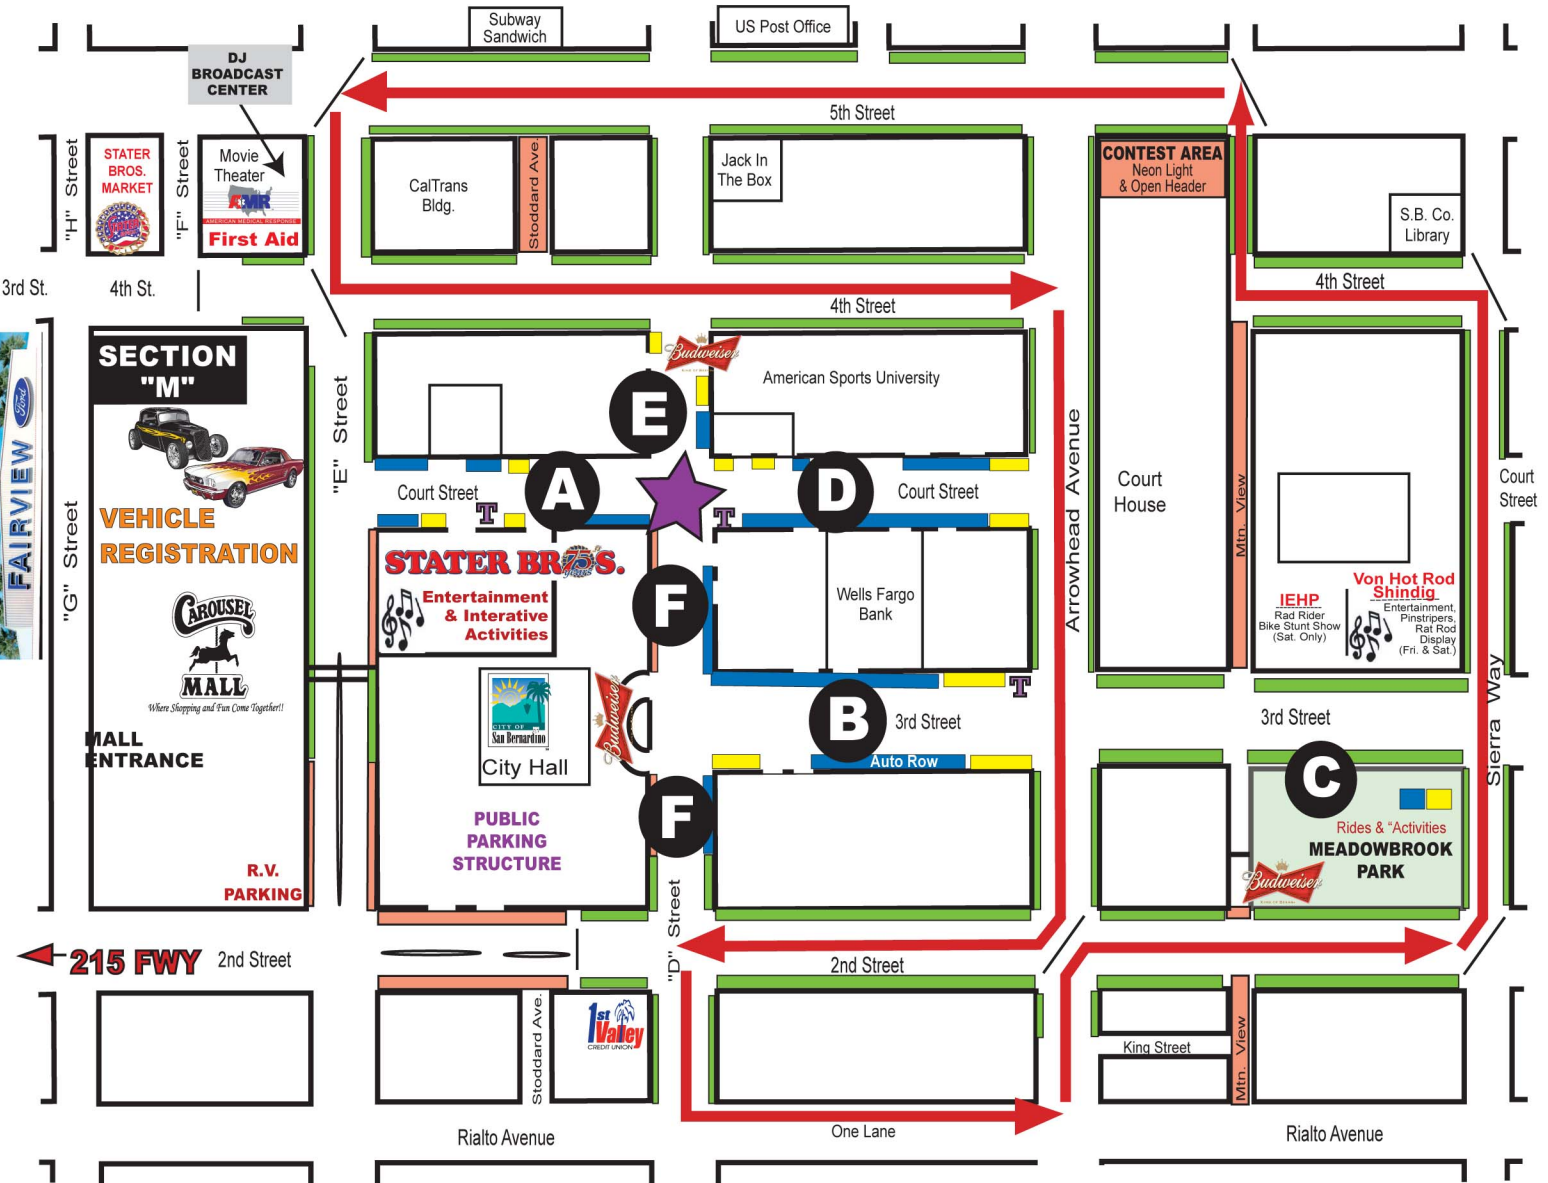

ROUTE 66 RENDZVOUS

EVENT MAP SEPTEMBER 15-18, 2011

LEGEND:

VENDOR AREAS

- AREA-A: Merch., Food, Entertainment
- AREA-B: Merch., Automotive, Food, Beer Garden
- AREA-C: Rides, Kids Activities, Merch., Food, Beer Garden

Across From AREA-C:

- IEHP Bicycle Stunt Show, Von Hot Rod's Shindig - Kustom & Rat Rod Display, Pinstriping Circus
- AREA-D: Merch., Food
- AREA-E: Food, Beer Garden
- AREA-F: Rigs, Sponsor Displays

PARK & CRUISE

TIMES:

- Thur. 6pm - 10pm
- Fri. 6pm - 10pm
- Sat. 10am - 9pm
- Sun. 10am - 4pm

Vehicle Registration
 Carousel Mall ("G" St.) Section "M"
 Thur.-Sat. 8am-8pm
 Sun. 8am-11am

- Reserved Participant
- Parking Area's (All 4-Days)
- NO PARKING
- Cruise Route
- Sponsors / Vendors
- Food Courts

- Beer Gardens
- T-Shirt Booths
- Information Booth
- Entertainment Stage